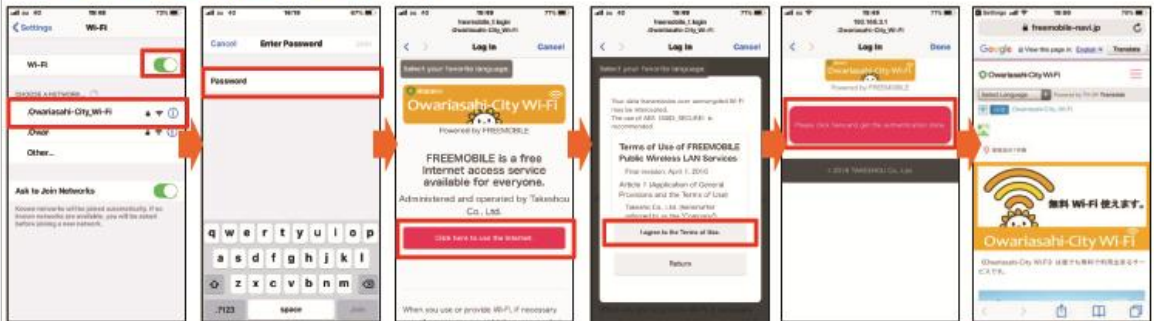

Usage guide for iPhone/iPad

① If you turn on Wi-Fi and select SSID, you will be prompted for a password.

② Enter the password.

⑤ Press authentication completion

⑥ Wi-Fi connection is completed.